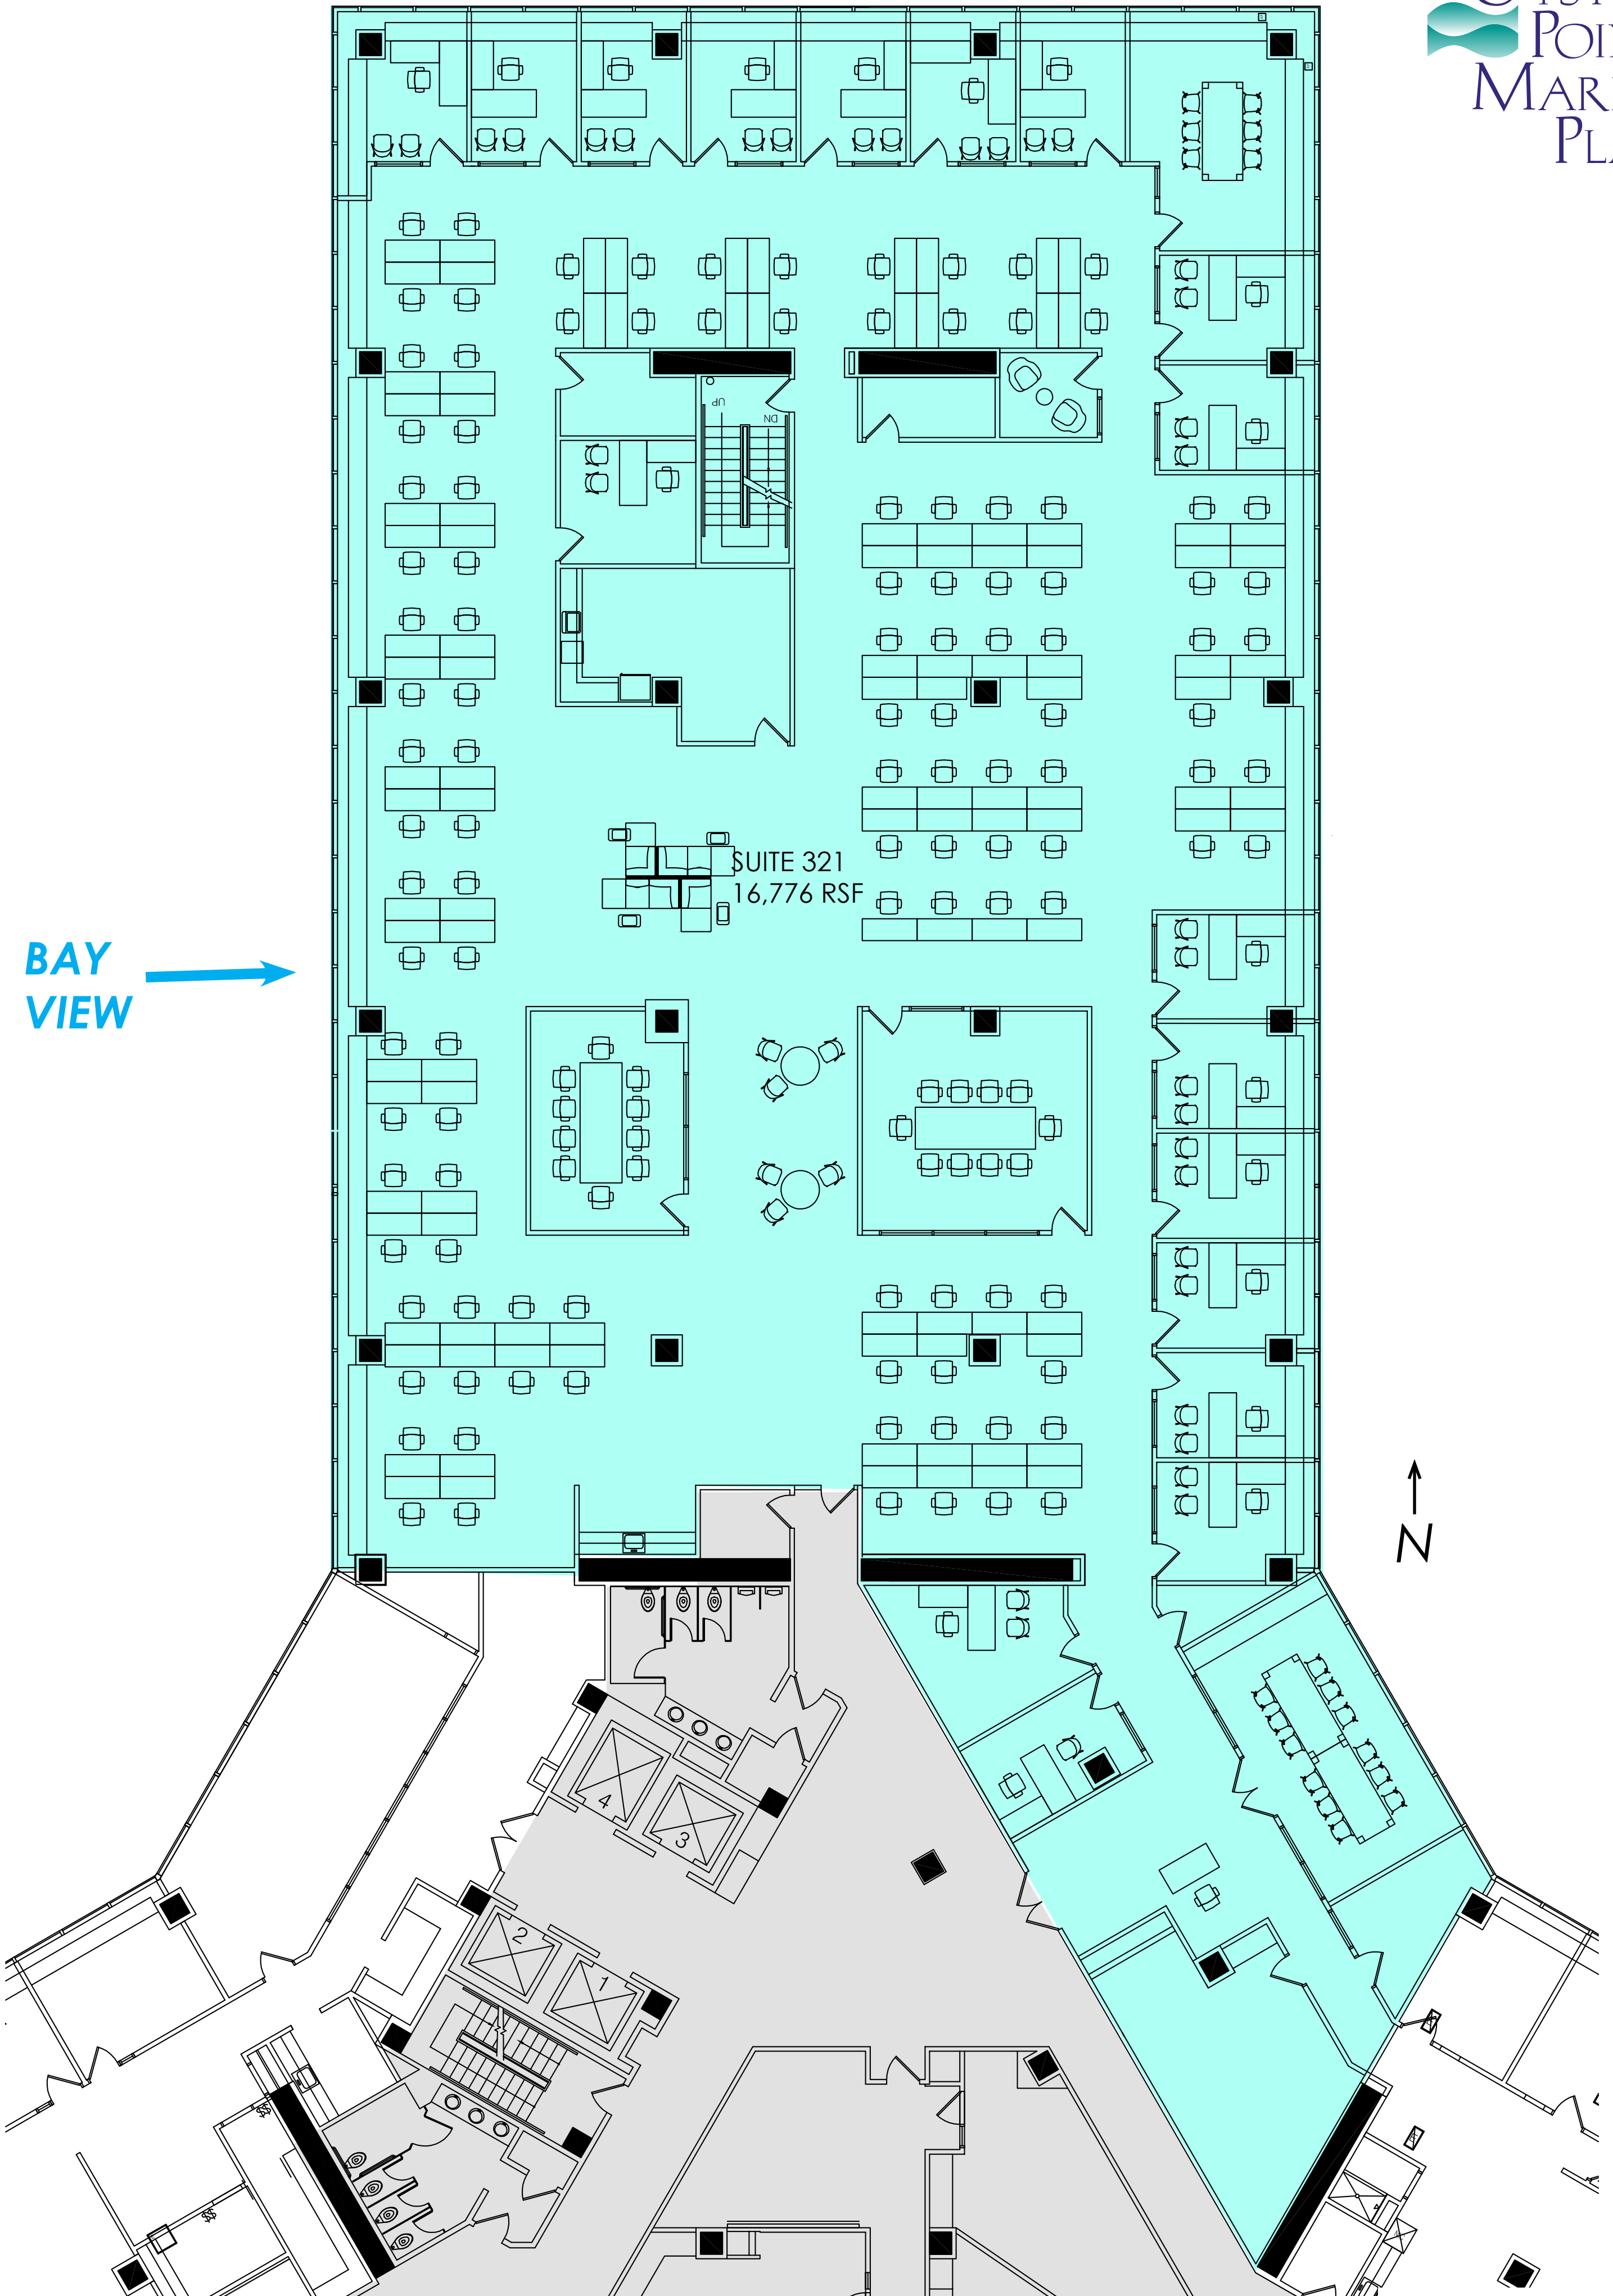

SUITE 321  
16,776 RSF

BAY  
VIEW →

BAY  
VIEW →

SUITE 321  
16,776 RSF