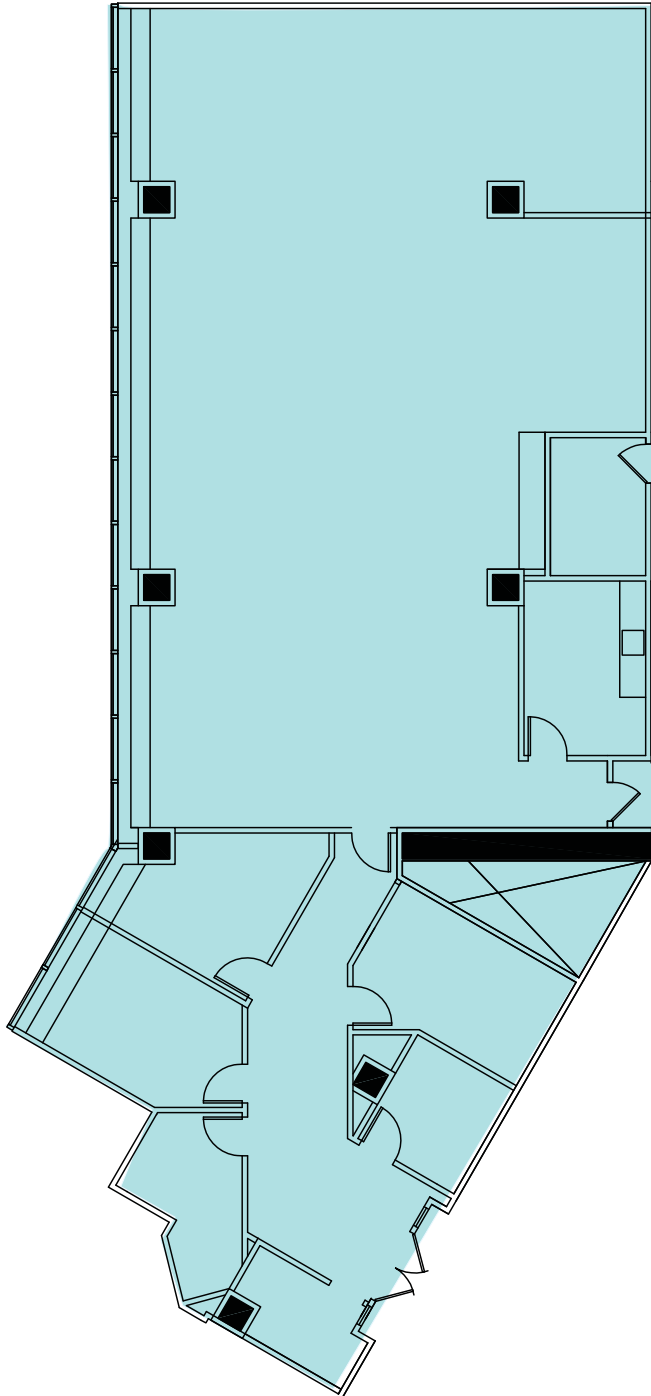

# 395 OYSTER POINT

OYSTER POINT MARINA PLAZA

SUITE 225 | 4,364 RSF

SOUTH SAN FRANCISCO

 **BAY  
VIEW**